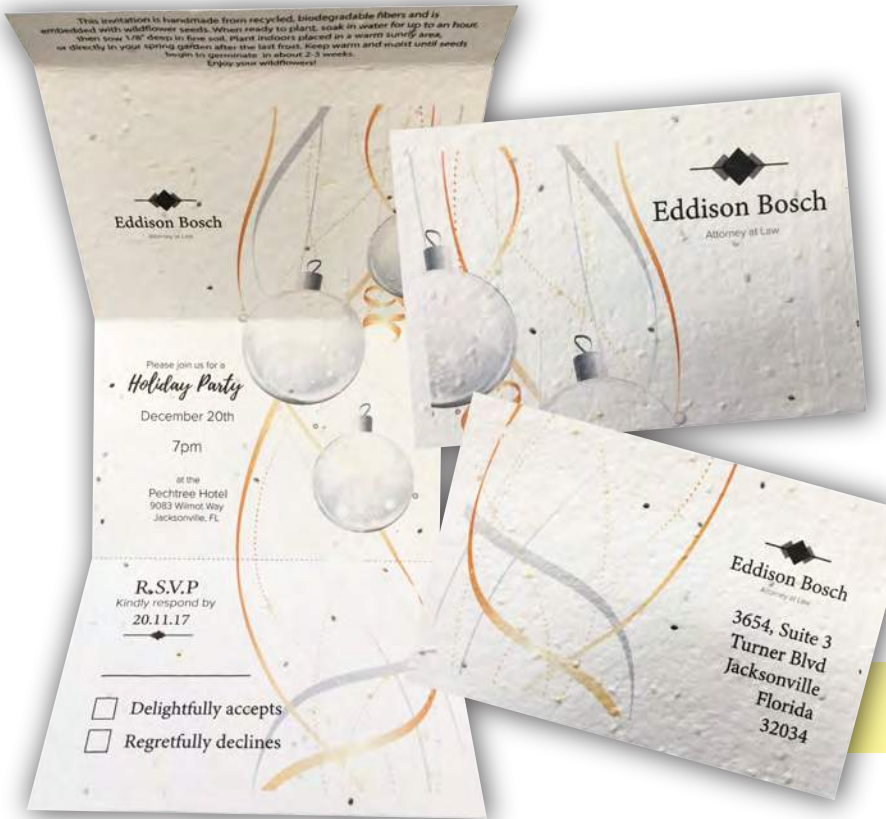

Tifold Invitation

This eco friendly invitation is printed entirely on seed paper and is 100% recyclable. The invitation and rsvp are all in one piece, requiring no envelope. Just remove the detachable postcard to send in the reply. When planted, the flowers can be enjoyed by both the sender and receiver!

Quantity	100	250	500	1000	2500
STI	5.25	4.50	4.00	3.75	3.50
All Pricing (A)					
Set up on stock messages shown, $65.00 (G)					
Custom set up with your personal image $100.00 (G)					

Postcard Invitation

Green Tips Calender