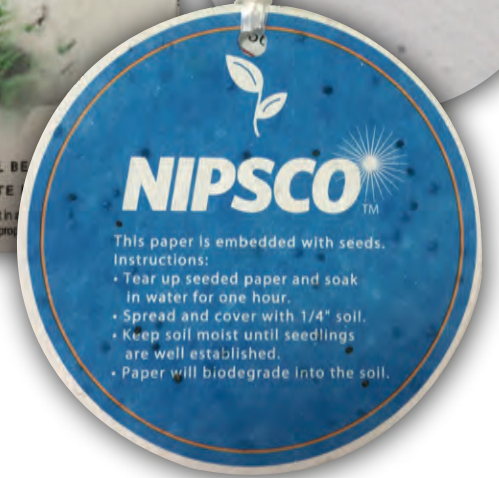

Quantity	100	250	500	1000	2500
LPO One sided	1.94	1.44	1.20	1.04	.92

All Pricing (A) | Set up \$35 (G).

Add Rafia 0.20 (C) Add crystal clear sleeve 0.20(C)

Available in 3.5" circle, or 3.5" square with rounded corners